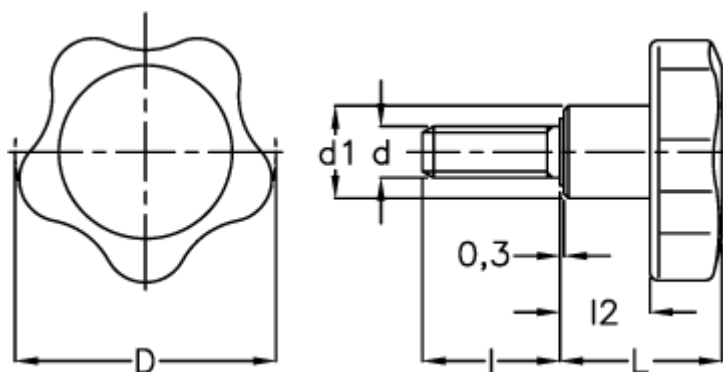

# Data Sheet

Article number: 2302166374

Description: E+G Lobe knobs  
VC.692/40 SST-p-M6x30

## Measures

---

D	= 40
d1	= 15
d 6g	= M6
l	= 40
L	= 26
l2	= 14